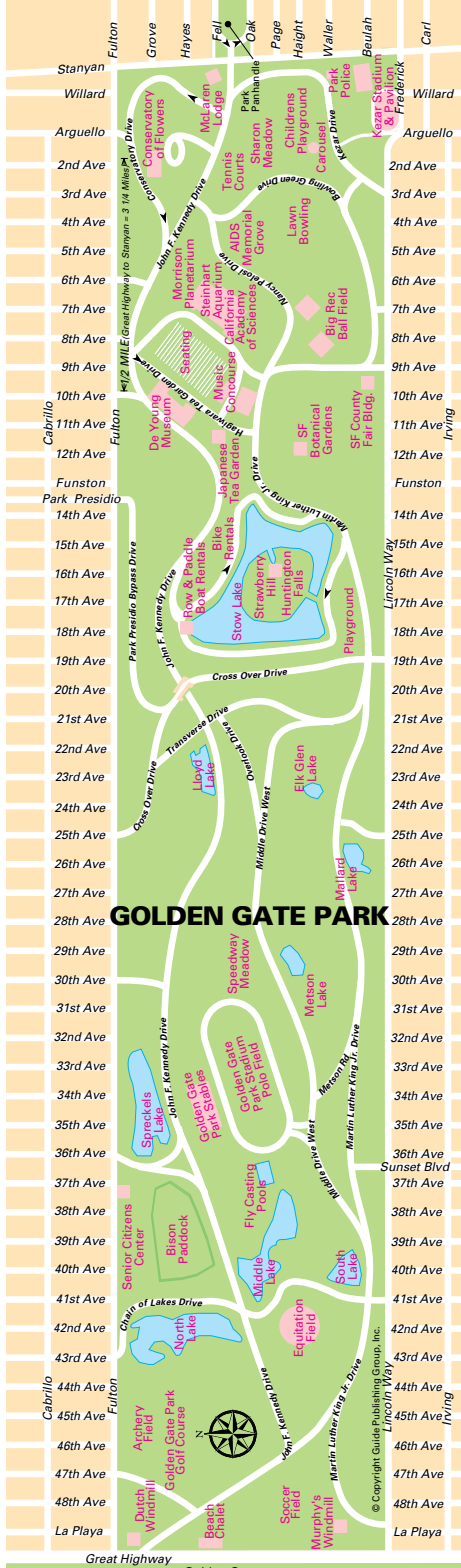

GOLDEN GATE PARK